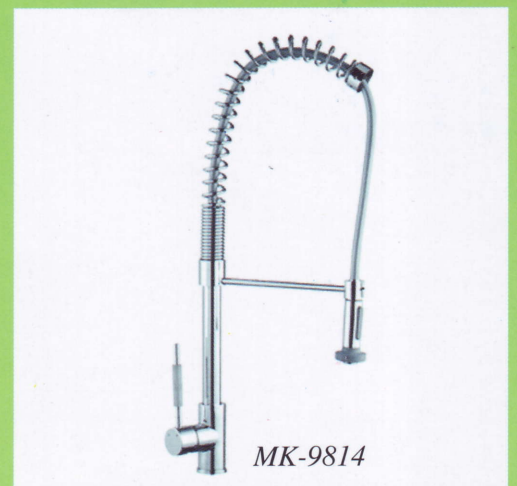

MK Pre-Rinse Faucets

Single hole base faucet installation feature

- wall bracket
- 380mm(L) flexible inlets with 1/2" couplings
- 1/2" Hot & Cold Water inlets
- 720mm high
- Water Faucet(HOT & COLD) for MK-9844 Only
- Stainless Steel spray valve
- Flexible stainless steel hose
- Durable

High Quality Standards
Easy to Install

[f] FLOMATIC
FLOMATIC INDUSTRIES PTE LTD

Tel: (65) 6268 8898 Fax: (65) 6268 6720

Email : fromatic@cyberway.com.sg

Website : www.flomaticasia.com

MK-9814